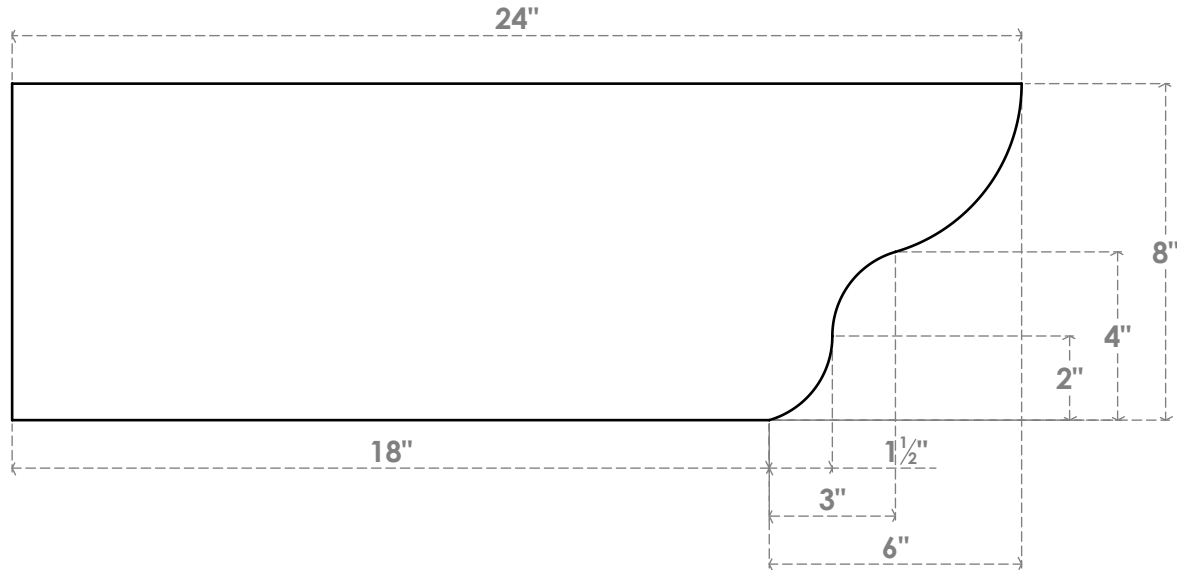

RFTP04X08X24GRN

4"W X 8"H X 24"L GREENSBORO ARCHITECTURAL GRADE PVC RAFTER TAIL

SIDE PROFILE

ISOMETRIC

FRONT PROFILE

EKENA MILLWORK
 2300 WEST MAIN ST.
 CLARKSVILLE, TX 75426
 TOLL FREE: 866-607-0453
 WWW.EKENAMILLWORK.COM