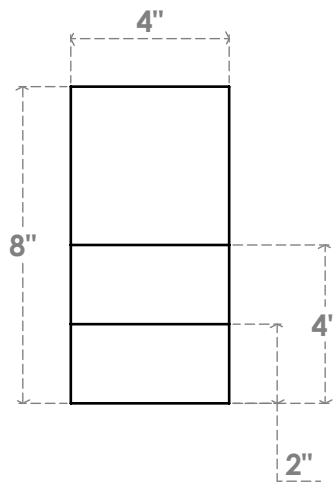

RFTP04X08X24GRN

4"W X 8"H X 24"L GREENSBORO ARCHITECTURAL GRADE PVC RAFTER TAIL

SIDE PROFILE

ISOMETRIC

FRONT PROFILE

EKENA MILLWORK
 2300 WEST MAIN ST.
 CLARKSVILLE, TX 75426
 TOLL FREE: 866-607-0453
 WWW.EKENAMILLWORK.COM